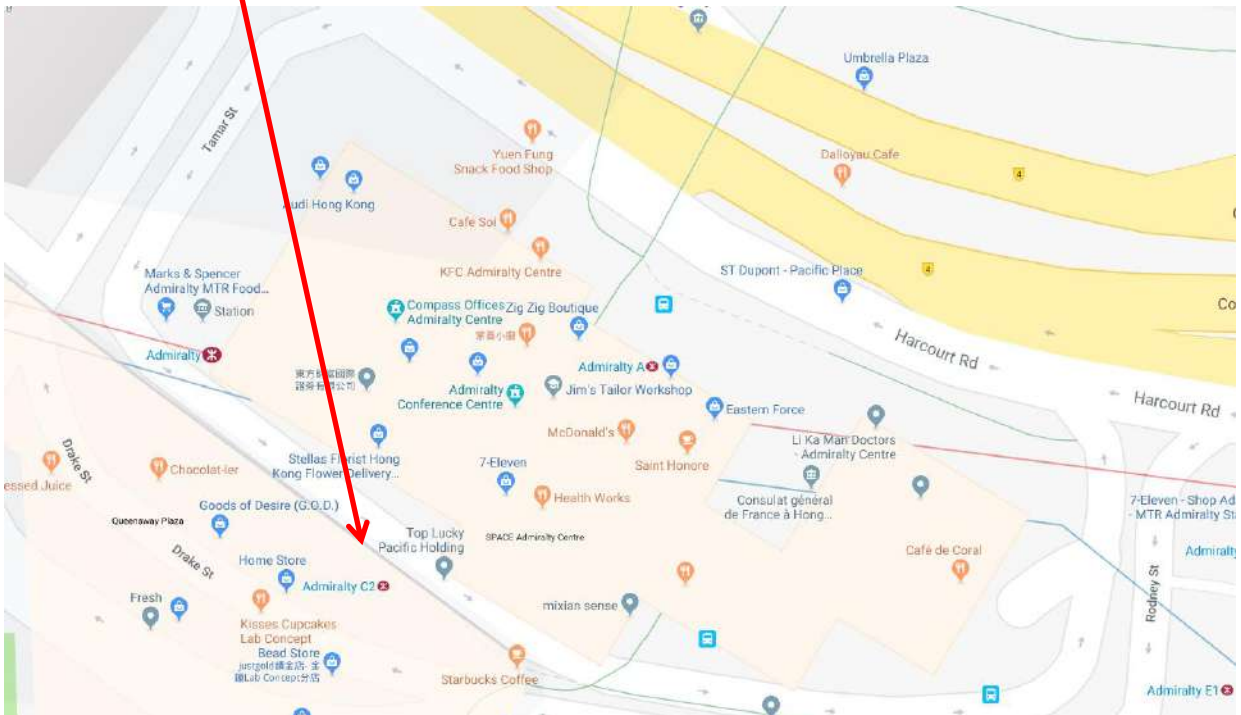

Action Asia Events - Shuttle Bus Transport

Prince Edward MTR, Exit A1 (Bank of China opposite Mongkok Police Station)
太子港鐵站 A1 出口 (中國銀行側口，旺角警署對面)

Shatin East Rail Station, Exit B (Pai Tau Street, beside the mini bus station)
沙田東鐵站B出口(排頭街，於東鐵站往小巴士站方向)

Admiralty MTR, Exit C2 (Exit of Admiralty Centre near McDonald)
金鐘港鐵站 C2 出口 (海富中心門外近麥當奴)

Near Yuen Long Bus Terminus (next to Sun Yuen Long Centre Block 1)

元朗巴士總站旁 (新元朗中心第一座旁邊)

Ground Floor, APM, 418 Kwun Tong Road, Kwun Tong (MTR Exit A2)
觀塘道418號APM地下 (觀塘站 A2出口)