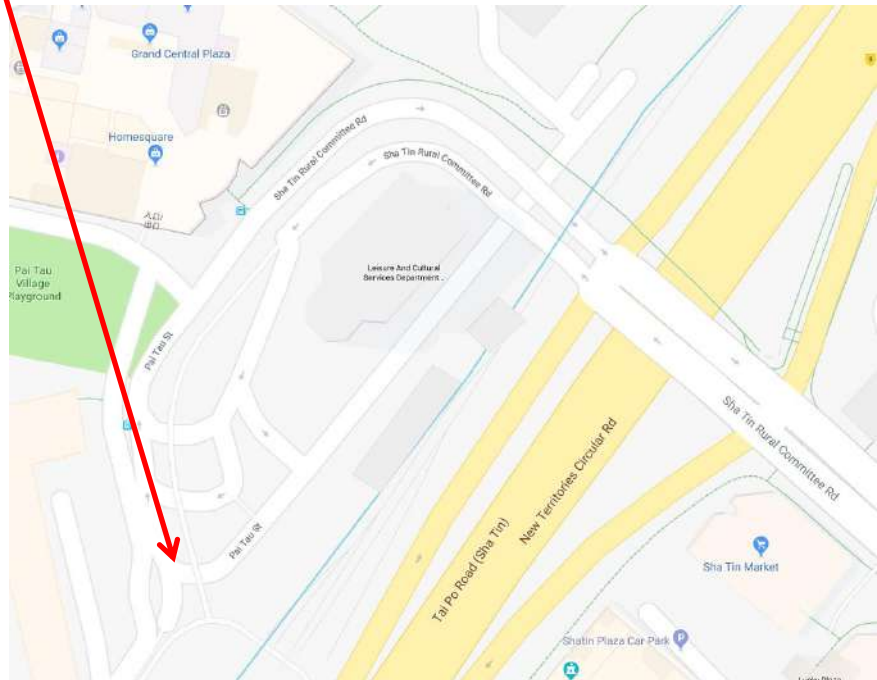

Action Asia Events - Shuttle Bus Transport

Prince Edward MTR, Exit A1 (Bank of China opposite Mongkok Police Station)
太子港鐵站 A1 出口 (中國銀行側口，旺角警署對面)

Shatin East Rail Station, Exit B (Pai Tau Street, beside the mini bus station)
沙田東鐵站B出口(排頭街，於東鐵站往小巴士站方向)

Admiralty MTR, Exit C2 (Exit of Admiralty Centre near McDonald)
金鐘港鐵站 C2 出口 (海富中心門外近麥當奴)

Near Yuen Long Bus Terminus (next to Sun Yuen Long Centre Block 1)

元朗巴士總站旁 (新元朗中心第一座旁邊)

Ground Floor, APM, 418 Kwun Tong Road, Kwun Tong (MTR Exit A2)
觀塘道418號APM地下 (觀塘站 A2出口)