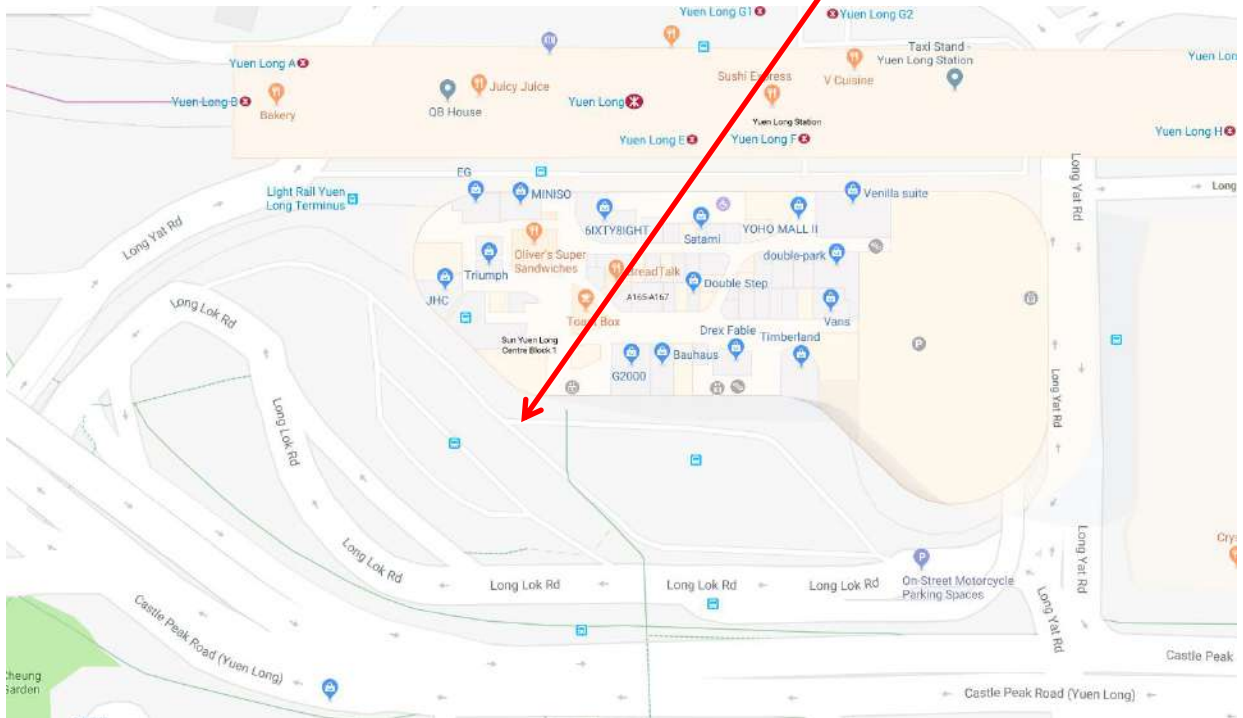

Action Asia Events - Shuttle Bus Transport

Prince Edward MTR, Exit A1 (Bank of China opposite Mongkok Police Station)
太子港鐵站 A1 出口 (中國銀行側口，旺角警署對面)

Shatin East Rail Station, Exit B (Pai Tau Street, beside the mini bus station)
沙田東鐵站B出口(排頭街，於東鐵站往小巴士站方向)

Admiralty MTR, Exit C2 (Exit of Admiralty Centre near McDonald)
金鐘港鐵站 C2 出口 (海富中心門外近麥當奴)

Near Yuen Long Bus Terminus (next to Sun Yuen Long Centre Block 1)

元朗巴士總站旁 (新元朗中心第一座旁邊)

Ground Floor, APM, 418 Kwun Tong Road, Kwun Tong (MTR Exit A2)
觀塘道418號APM地下 (觀塘站 A2出口)