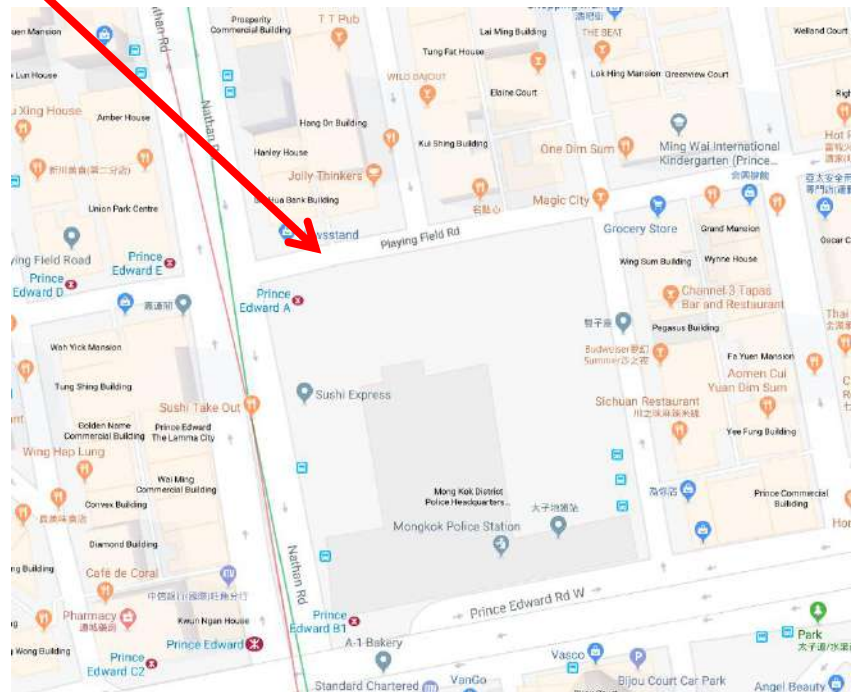

Action Asia Events - Shuttle Bus Transport

Prince Edward MTR, Exit A1 (Bank of China opposite Mongkok Police Station)
太子港鐵站 A1 出口 (中國銀行側口，旺角警署對面)

Shatin East Rail Station, Exit B (Pai Tau Street, beside the mini bus station)
沙田東鐵站B出口(排頭街，於東鐵站往小巴士站方向)

Admiralty MTR, Exit C2 (Exit of Admiralty Centre near McDonald)
金鐘港鐵站 C2 出口 (海富中心門外近麥當奴)

Near Yuen Long Bus Terminus (next to Sun Yuen Long Centre Block 1)

元朗巴士總站旁 (新元朗中心第一座旁邊)

Ground Floor, APM, 418 Kwun Tong Road, Kwun Tong (MTR Exit A2)
觀塘道418號APM地下 (觀塘站 A2出口)